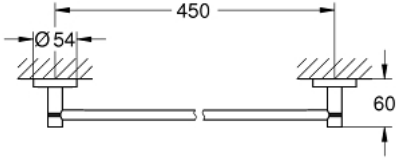

40 688 001 **ESSENTIALS HAVLULUK**

ÜRÜN AÇIKLAMASI

- Renk: krom
- metal
- 504 mm (fonksiyonel uzunluk 450 mm)
- ankastre montaj
- GROHE LongLife kaplama
- holding force: max. 10 kg
- the specified holding capacity is valid for static (slowly applied) load and intended use only