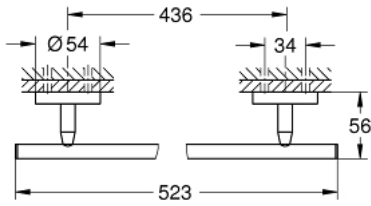

### ÜRÜN AÇIKLAMASI

- Renk: krom
- metal
- 522 mm (fonksiyonel uzunluk 430 mm)
- ankastre montaj
- GROHE LongLife kaplama
- suitable for screwing (including screws and dowels) or gluing (glue 40 915 000 sold separately - 2 x needed)
- holding force: max. 10 kg
- the specified holding capacity is valid for static (slowly applied) load and intended use only