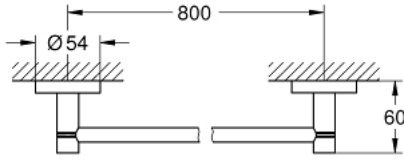

### ÜRÜN AÇIKLAMASI

- Renk: brushed cool sunrise
- metal
- 854 mm (fonksiyonel uzunluk 800 mm)
- ankastre montaj
- GROHE LongLife kaplama
- suitable for screwing (including screws and dowels) or gluing (glue 40 915 000 sold separately - 2 x needed)
- holding force: max. 10 kg
- the specified holding capacity is valid for static (slowly applied) load and intended use only