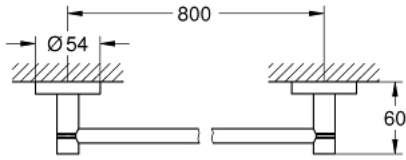

40 386 GL1 ESSENTIALS HAVLULUK

ÜRÜN AÇIKLAMASI

- Renk: cool sunrise
- metal
- 854 mm (fonksiyonel uzunluk 800 mm)
- ankastre montaj
- GROHE LongLife kaplama
- suitable for screwing (including screws and dowels) or gluing (glue 40 915 000 sold separately - 2 x needed)
- holding force: max. 10 kg
- the specified holding capacity is valid for static (slowly applied) load and intended use only