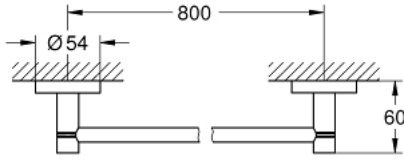

40 386 DL1 ESSENTIALS HAVLULUK

ÜRÜN AÇIKLAMASI

- Renk: brushed warm sunset
- metal
- 854 mm (fonksiyonel uzunluk 800 mm)
- ankastre montaj
- GROHE LongLife kaplama
- suitable for screwing (including screws and dowels) or gluing (glue 40 915 000 sold separately - 2 x needed)
- holding force: max. 10 kg
- the specified holding capacity is valid for static (slowly applied) load and intended use only