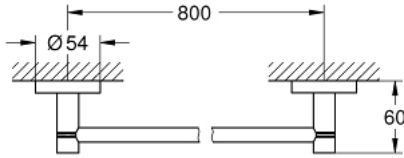

### ÜRÜN AÇIKLAMASI

- Renk: paslanmaz çelik
- metal
- 854 mm (fonksiyonel uzunluk 800 mm)
- ankastre montaj
- GROHE LongLife kaplama
- suitable for screwing (including screws and dowels) or gluing (glue 40 915 000 sold separately - 2 x needed)
- holding force: max. 10 kg
- the specified holding capacity is valid for static (slowly applied) load and intended use only