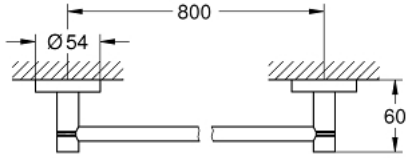

### ÜRÜN AÇIKLAMASI

- Renk: warm sunset
- metal
- 854 mm (fonksiyonel uzunluk 800 mm)
- ankastre montaj
- GROHE LongLife kaplama
- suitable for screwing (including screws and dowels) or gluing (glue 40 915 000 sold separately - 2 x needed)
- holding force: max. 10 kg
- the specified holding capacity is valid for static (slowly applied) load and intended use only