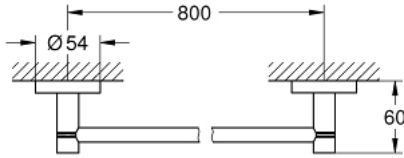

40 386 AL1 ESSENTIALS HAVLULUK

ÜRÜN AÇIKLAMASI

- Renk: brushed hard graphite
- metal
- 854 mm (fonksiyonel uzunluk 800 mm)
- ankastre montaj
- GROHE LongLife kaplama
- suitable for screwing (including screws and dowels) or gluing (glue 40 915 000 sold separately - 2 x needed)
- holding force: max. 10 kg
- the specified holding capacity is valid for static (slowly applied) load and intended use only