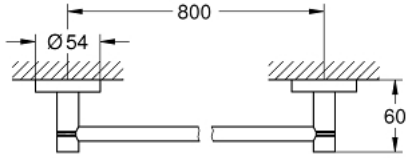

40 386 A01 ESSENTIALS HAVLULUK

ÜRÜN AÇIKLAMASI

- Renk: hard graphite
- metal
- 854 mm (fonksiyonel uzunluk 800 mm)
- ankastre montaj
- GROHE LongLife kaplama
- suitable for screwing (including screws and dowels) or gluing (glue 40 915 000 sold separately - 2 x needed)
- holding force: max. 10 kg
- the specified holding capacity is valid for static (slowly applied) load and intended use only