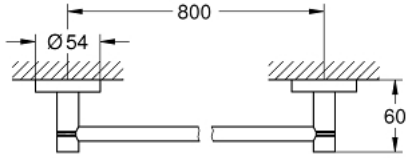

40 386 001 ESSENTIALS HAVLULUK

ÜRÜN AÇIKLAMASI

- Renk: krom
- metal
- 854 mm (fonksiyonel uzunluk 800 mm)
- ankastre montaj
- GROHE LongLife kaplama
- suitable for screwing (including screws and dowels) or gluing (glue 40 915 000 sold separately - 2 x needed)
- holding force: max. 10 kg
- the specified holding capacity is valid for static (slowly applied) load and intended use only