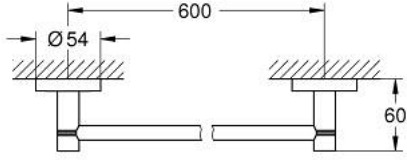

40 366 001 **ESSENTIALS HAVLULUK**

ÜRÜN AÇIKLAMASI

- Renk: krom
- metal
- 654 mm (fonksiyonel uzunluk 600 mm)
- ankastre montaj
- GROHE LongLife kaplama
- holding force: max. 10 kg
- the specified holding capacity is valid for static (slowly applied) load and intended use only