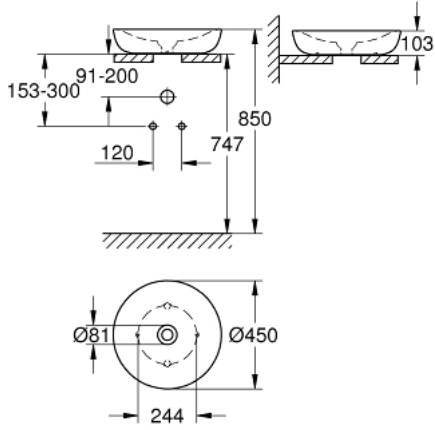

39 609 00H **ESSENCE VESSEL BASİN 45**

**ÜRÜN AÇIKLAMASI**

- Renk: alp beyazı
- without overflow
- 450 x 450 mm
- including fixation set
- including ceramic waste, removable cover
- kapatılmaz
- sanitary ware
- GROHE HyperClean anti-bacterial glazing
- GROHE AquaCeramic antistick coating