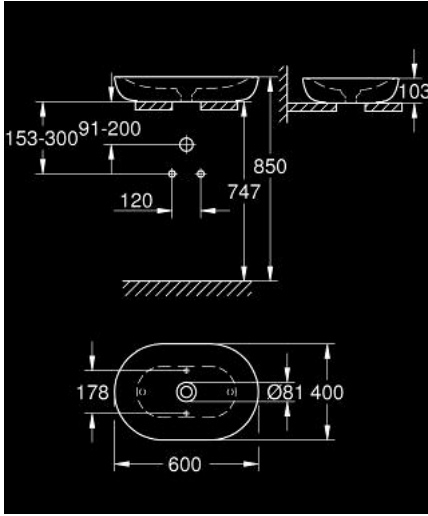

39 608 00H **ESSENCE VESSEL BASİN 60**

ÜRÜN AÇIKLAMASI

- Renk: alp beyazı
- without overflow
- 600 x 400 mm
- including fixation set
- including ceramic waste, removable cover
- kapatılmaz
- sanitary ware
- GROHE HyperClean anti-bacterial glazing
- GROHE AquaCeramic antistick coating