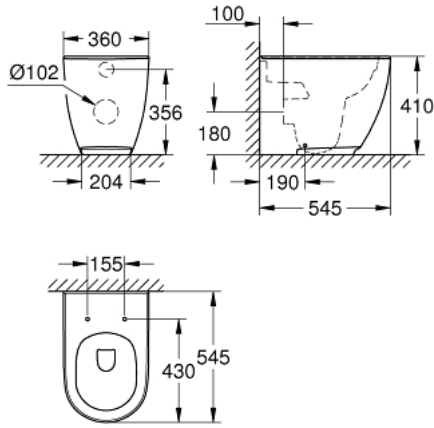

39 573 00H ESSENCE FLOOR STANDING BACK TO WALL WC

ÜRÜN AÇIKLAMASI

- Renk: alp beyazı
- universal trap for horizontal and vertical outlet
- back to wall
- for concealed cistern
- rimless
- class 1, full flush 6 l, 5 l according to EN997
- flushes with 4.5 l for full flush, 3 l for small flush
- including fixation set
- sanitary ware
- fully skirted with invisible fixation
- GROHE HyperClean anti-bacterial glazing
- GROHE AquaCeramic antistick coating
- compatible with seat and cover 39 577 001 (soft close)