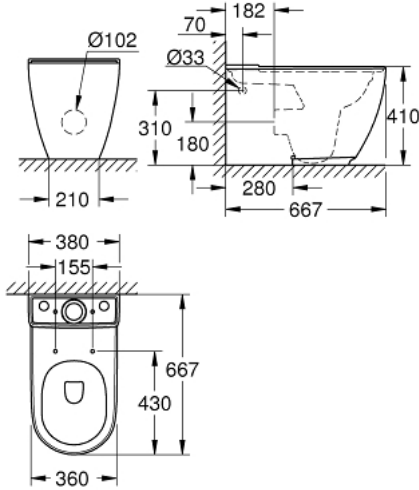

39 572 00H ESSENCE FLOOR STANDING WC FOR CLOSE COUPLED COMBINATION

ÜRÜN AÇIKLAMASI

- Renk: alp beyazı
- close coupled
- universal trap for horizontal and vertical outlet
- wash down
- rimless
- class 1, full flush 6 l, 5 l according to EN997
- flushes with 4.5 l for full flush, 3 l for small flush
- including fixation set
- cistern to be ordered separately
- sanitary ware
- fully skirted with invisible fixation
- GROHE HyperClean anti-bacterial glazing
- GROHE AquaCeramic antistick coating
- compatible with seat and cover 39 577 001 (soft close)