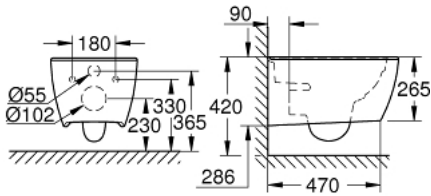

39 571 00H **ESSENCE WALL HUNG WC**

ÜRÜN AÇIKLAMASI

- Renk: alp beyazı
- for concealed cistern
- wash down
- rimless
- horizontal outlet
- class 1, full flush 6 l, 5 l according to EN997
- flushes with 4.5 l for full flush, 3 l for small flush
- including fixation set
- sanitary ware
- fully skirted with invisible fixation
- GROHE HyperClean anti-bacterial glazing
- GROHE AquaCeramic antistick coating
- compatible with seat and cover 39 577 001 (soft close)