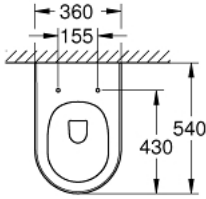

39 571 00H **ESSENCE WALL HUNG WC**

ÜRÜN AÇIKLAMASI

- Renk: alp beyazı
- for concealed cistern
- wash down
- rimless
- horizontal outlet
- class 1, full flush 6 l, 5 l according to EN997
- flushes with 4.5 l for full flush, 3 l for small flush
- including fixation set
- sanitary ware
- fully skirted with invisible fixation
- GROHE HyperClean anti-bacterial glazing
- GROHE AquaCeramic antistick coating
- compatible with seat and cover 39 577 001 (soft close)