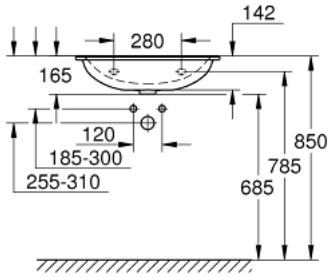

39 568 00H **ESSENCE VANITY BASIN 60**

ÜRÜN AÇIKLAMASI

- Renk: alp beyazı
- wall hung
- 1 hole punched, 2 holes pre-punched
- with overflow on opposite site to faucet
- suitable for vanity units
- 600 x 460 mm
- sanitary ware
- GROHE HyperClean anti-bacterial glazing
- GROHE AquaCeramic antistick coating