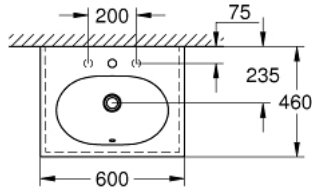

39 568 00H **ESSENCE VANITY BASIN 60**

ÜRÜN AÇIKLAMASI

- Renk: alp beyazı
- wall hung
- 1 hole punched, 2 holes pre-punched
- with overflow on opposite site to faucet
- suitable for vanity units
- 600 x 460 mm
- sanitary ware
- GROHE HyperClean anti-bacterial glazing
- GROHE AquaCeramic antistick coating