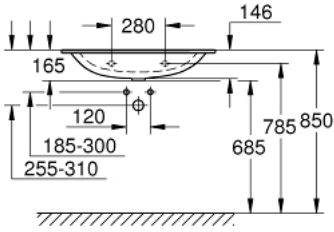

39 567 00H **ESSENCE VANİTY BASİN 80**

**ÜRÜN AÇIKLAMASI**

- Renk: alp beyazı
- wall hung
- 1 hole punched, 2 holes pre-punched
- with overflow on opposite site to faucet
- 800 x 460 mm
- sanitary ware
- GROHE HyperClean anti-bacterial glazing
- GROHE AquaCeramic antistick coating
- wash basin underside: grinded