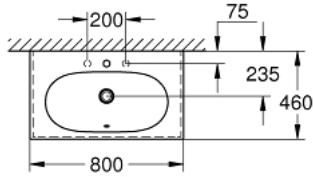

39 567 00H **ESSENCE VANİTY BASİN 80**

**ÜRÜN AÇIKLAMASI**

- Renk: alp beyazı
- wall hung
- 1 hole punched, 2 holes pre-punched
- with overflow on opposite site to faucet
- 800 x 460 mm
- sanitary ware
- GROHE HyperClean anti-bacterial glazing
- GROHE AquaCeramic antistick coating
- wash basin underside: grinded