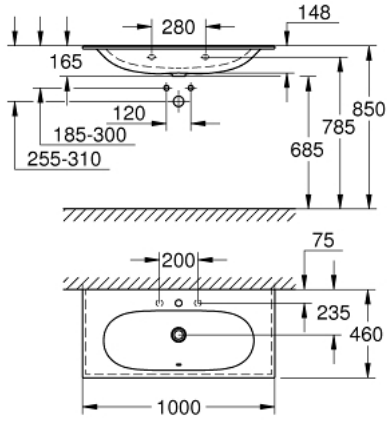

39 566 00H **ESSENCE VANİTY BASİN 100**

ÜRÜN AÇIKLAMASI

- Renk: alp beyazı
- wall hung
- 1 hole punched, 2 holes pre-punched
- with overflow on opposite site to faucet
- suitable for vanity units
- 1000 x 460 mm
- sanitary ware
- GROHE HyperClean anti-bacterial glazing
- GROHE AquaCeramic antistick coating
- wash basin underside: grinded