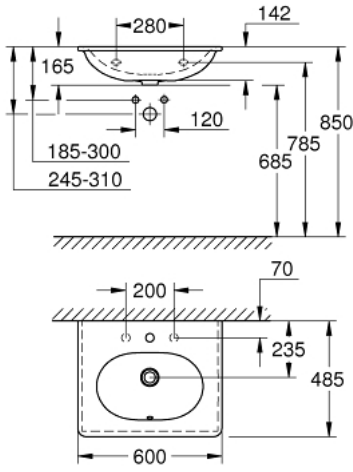

39 565 00H **ESSENCE WASH BASIN 60**

ÜRÜN AÇIKLAMASI

- Renk: alp beyazı
- wall hung
- 1 hole punched, 2 holes pre-punched
- with overflow on opposite site to faucet
- 600 x 485 mm
- sanitary ware
- GROHE HyperClean anti-bacterial glazing
- GROHE AquaCeramic antistick coating