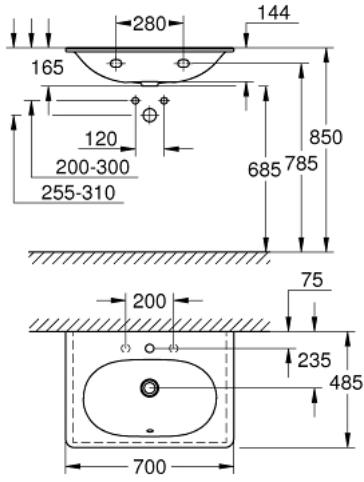

39 564 00H **ESSENCE WASH BASIN 70**

ÜRÜN AÇIKLAMASI

- Renk: alp beyazı
- wall hung
- 1 hole punched, 2 holes pre-punched
- with overflow on opposite site to faucet
- 700 x 485 mm
- sanitary ware
- GROHE HyperClean anti-bacterial glazing
- GROHE AquaCeramic antistick coating