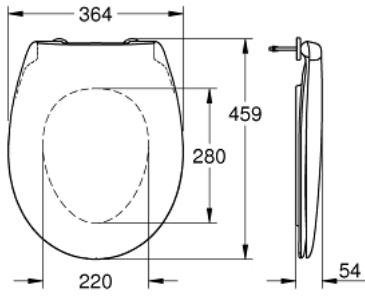

39 493 000 **BAU CERAMIC WC SEAT SOFT CLOSE**

ÜRÜN AÇIKLAMASI

- Renk: alp beyazı
 - with lid
 - quick release function
 - detachable
 - material: Duroplast
 - including fixation set
 - stainless steel hinges
 - compatible with all Bau Ceramic bowls except 39 910 000 and 112 948
- SH00

39 493 000 **BAU CERAMIC WC SEAT SOFT CLOSE**

YEDEK PARÇALAR, Mart 2017 – now

1: tampon (Sipariş no. 49528000)

2: tampon (Sipariş no. 49530000)

3: Sabitleme seti (Sipariş no. 49529000)