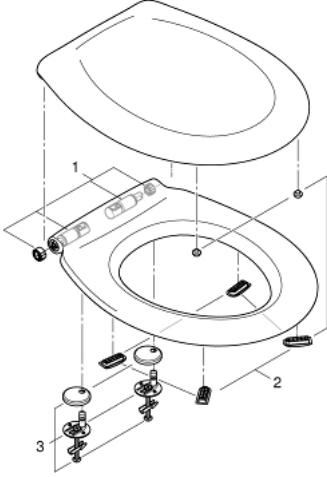

39 493 000 **BAU CERAMIC WC SEAT SOFT CLOSE**

ÜRÜN AÇIKLAMASI

- Renk: alp beyazı
 - with lid
 - quick release function
 - detachable
 - material: Duroplast
 - including fixation set
 - stainless steel hinges
 - compatible with all Bau Ceramic bowls except 39 910 000 and 112 948
- SH00

39 493 000 **BAU CERAMIC WC SEAT SOFT CLOSE**

YEDEK PARÇALAR, Mart 2017 – now

1: tampon (Sipariş no. 49528000)

2: tampon (Sipariş no. 49530000)

3: Sabitleme seti (Sipariş no. 49529000)