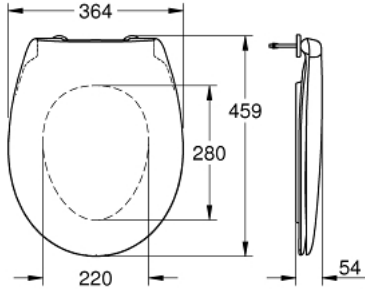

39 492 000 **BAU CERAMIC WC SEAT**

ÜRÜN AÇIKLAMASI

- Renk: alp beyazı
- with lid
- quick release function
- detachable
- material: Duroplast
- including fixation set
- stainless steel hinges
- compatible with all Bau Ceramic bowls except 39 910 000

39 492 000 **BAU CERAMIC WC SEAT**

YEDEK PARÇALAR, Mart 2017 – now

1: tampon (Sipariş no. 49528000)

2: tampon (Sipariş no. 49530000)

3: Sabitleme seti (Sipariş no. 49529000)