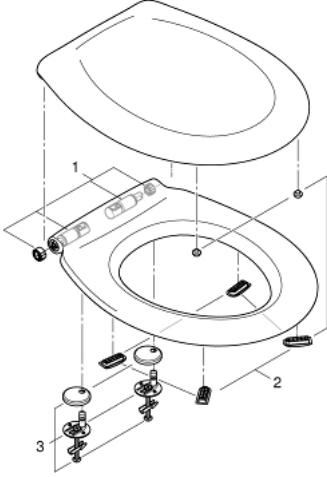

39 492 000 **BAU CERAMIC WC SEAT**

ÜRÜN AÇIKLAMASI

- Renk: alp beyazı
- with lid
- quick release function
- detachable
- material: Duroplast
- including fixation set
- stainless steel hinges
- compatible with all Bau Ceramic bowls except 39 910 000

39 492 000 **BAU CERAMIC WC SEAT**

YEDEK PARÇALAR, Mart 2017 – now

1: tampon (Sipariş no. 49528000)

2: tampon (Sipariş no. 49530000)

3: Sabitleme seti (Sipariş no. 49529000)