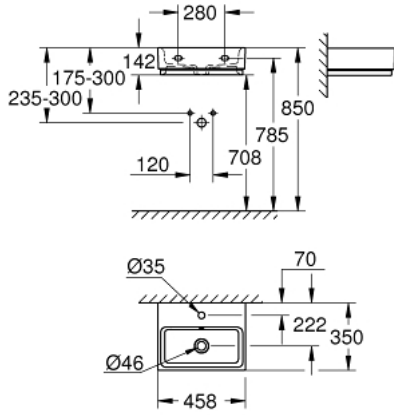

## 39 483 00H CUBE CERAMIC HAND RINSE BASIN 45

### ÜRÜN AÇIKLAMASI

- Renk: alp beyazı
- wall hung
- 1 hole punched
- with overflow
- 455 x 350 mm
- sanitary ware
- GROHE HyperClean anti-bacterial glazing
- GROHE AquaCeramic antistick coating