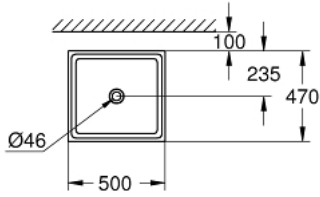

39 481 00H **CUBE CERAMIC VESSEL BASIN 50**

ÜRÜN AÇIKLAMASI

- Renk: alp beyazı
- without overflow
- 500 x 470 mm
- including fixation set
- sanitary ware
- GROHE HyperClean anti-bacterial glazing
- GROHE AquaCeramic antistick coating

39 481 00H **CUBE CERAMIC VESSEL BASIN 50**

YEDEK PARÇALAR, Mart 2017 – now

1: montaj seti (Sipariş no. 49512000)