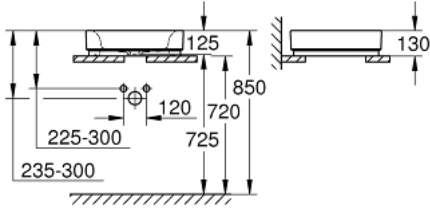

39 481 00H **CUBE CERAMIC VESSEL BASIN 50**

ÜRÜN AÇIKLAMASI

- Renk: alp beyazı
- without overflow
- 500 x 470 mm
- including fixation set
- sanitary ware
- GROHE HyperClean anti-bacterial glazing
- GROHE AquaCeramic antistick coating

39 481 00H **CUBE CERAMIC VESSEL BASIN 50**

YEDEK PARÇALAR, Mart 2017 – now

1: montaj seti (Sipariş no. 49512000)