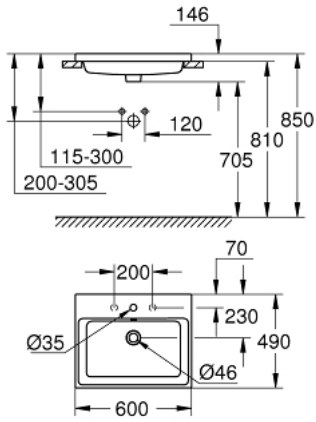

## 39 479 00H CUBE CERAMIC COUNTER BASIN 60

### ÜRÜN AÇIKLAMASI

- Renk: alp beyazı
- flat back side glazed
- built-in
- 1 hole punched, 2 holes pre-punched
- with overflow
- 600 x 490 mm
- including fixation set
- sanitary ware
- GROHE HyperClean anti-bacterial glazing
- GROHE AquaCeramic antistick coating

39 479 00H **CUBE CERAMIC COUNTER BASIN 60**

**YEDEK PARÇALAR**, Mart 2017 – now

1: montaj seti (Sipariş no. 49512000)