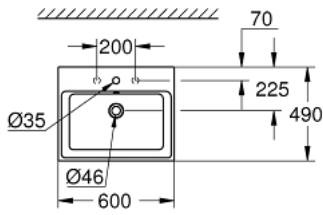

39 477 00H CUBE CERAMIC COUNTER TOP BASİN 60

ÜRÜN AÇIKLAMASI

- Renk: alp beyazı
- flat back side glazed
- 1 hole punched, 2 holes pre-punched
- with overflow
- 600 x 490 mm
- including fixation set
- sanitary ware
- GROHE HyperClean anti-bacterial glazing
- GROHE AquaCeramic antistick coating

39 477 00H **CUBE CERAMIC COUNTER TOP BASIN 60**

YEDEK PARÇALAR, Mart 2017 – now

1: montaj seti (Sipariş no. 49512000)