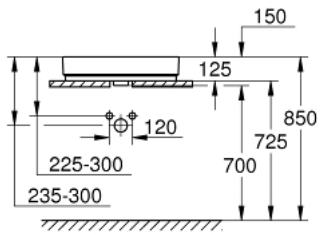

39 477 00H CUBE CERAMIC COUNTER TOP BASİN 60

ÜRÜN AÇIKLAMASI

- Renk: alp beyazı
- flat back side glazed
- 1 hole punched, 2 holes pre-punched
- with overflow
- 600 x 490 mm
- including fixation set
- sanitary ware
- GROHE HyperClean anti-bacterial glazing
- GROHE AquaCeramic antistick coating

39 477 00H **CUBE CERAMIC COUNTER TOP BASIN 60**

YEDEK PARÇALAR, Mart 2017 – now

1: montaj seti (Sipariş no. 49512000)