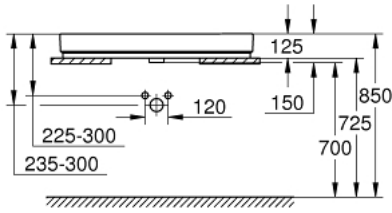

39 475 00H CUBE CERAMIC COUNTER TOP BASIN 100

ÜRÜN AÇIKLAMASI

- Renk: alp beyazı
- flat back side glazed
- 1 hole punched, 2 holes pre-punched
- with overflow
- 1000 x 490 mm
- including fixation set
- sanitary ware
- GROHE HyperClean anti-bacterial glazing
- GROHE AquaCeramic antistick coating

39 475 00H **CUBE CERAMIC COUNTER TOP BASIN 100**

YEDEK PARÇALAR, Mart 2017 – now

1: montaj seti (Sipariş no. 49512000)