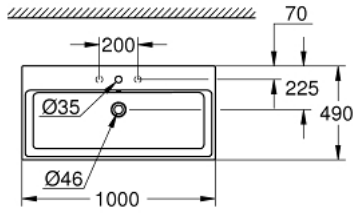

39 475 00H CUBE CERAMIC COUNTER TOP BASIN 100

ÜRÜN AÇIKLAMASI

- Renk: alp beyazı
- flat back side glazed
- 1 hole punched, 2 holes pre-punched
- with overflow
- 1000 x 490 mm
- including fixation set
- sanitary ware
- GROHE HyperClean anti-bacterial glazing
- GROHE AquaCeramic antistick coating

39 475 00H **CUBE CERAMIC COUNTER TOP BASIN 100**

YEDEK PARÇALAR, Mart 2017 – now

1: montaj seti (Sipariş no. 49512000)