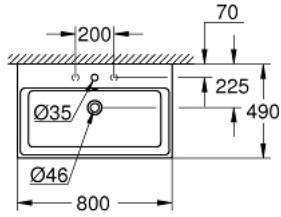

39 469 00H CUBE CERAMIC WASH BASIN 80

ÜRÜN AÇIKLAMASI

- Renk: alp beyazı
- wall hung
- 1 hole punched, 2 holes pre-punched
- with overflow
- 800 x 490 mm
- sanitary ware
- GROHE HyperClean anti-bacterial glazing
- GROHE AquaCeramic antistick coating