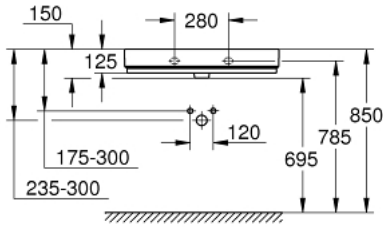

39 469 00H CUBE CERAMIC WASH BASIN 80

ÜRÜN AÇIKLAMASI

- Renk: alp beyazı
- wall hung
- 1 hole punched, 2 holes pre-punched
- with overflow
- 800 x 490 mm
- sanitary ware
- GROHE HyperClean anti-bacterial glazing
- GROHE AquaCeramic antistick coating