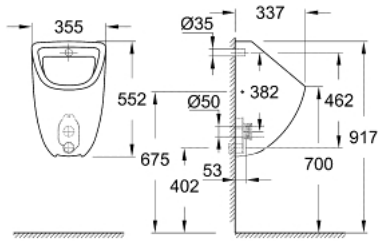

39 438 000 **BAU CERAMIC URİNAL**

ÜRÜN AÇIKLAMASI

- Renk: alp beyazı
- concealed inlet
- class 1, full flush 1 l
- including fixation set
- sanitary ware
- for installation please order urinal trap 39 732 000 (horizontal outlet) or 39 733 000 (vertical outlet), sold separately

Pure Freude
an Wasser

39 438 000 BAU CERAMIC URİNAL

YEDEK PARÇALAR, Haziran 2016 – now

1: montaj seti (Sipariş no. 49025000)