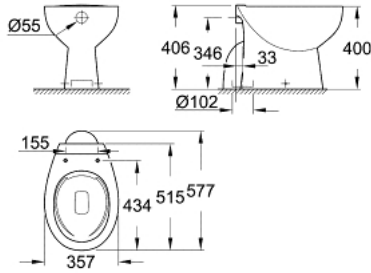

39 431 000 BAU CERAMIC FLOOR STANDING WC

ÜRÜN AÇIKLAMASI

- Renk: alp beyazı
- wash down
- rimless
- vertical outlet
- class 1, full flush 6 l according to EN997
- flushes with 3 l for small flush
- including fixation set
- sanitary ware
- compatible with seat and cover 39 492 000 (standard), 39 493 000 (soft close) and 39 898 000 (slim seat soft close)

39 431 000 **BAU CERAMIC FLOOR STANDING WC**

YEDEK PARÇALAR, Haziran 2016 – now

1: montaj seti CN (Sipariş no. 49516000)