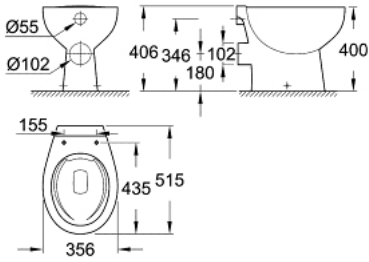

### ÜRÜN AÇIKLAMASI

- Renk: alp beyazı
- wash down
- rimless
- horizontal outlet
- class 1, full flush 6 l according to EN997
- flushes with 3 l for small flush
- including fixation set
- sanitary ware
- compatible with seat and cover 39 492 000 (standard), 39 493 000 (soft close) and 39 898 000 (slim seat soft close)