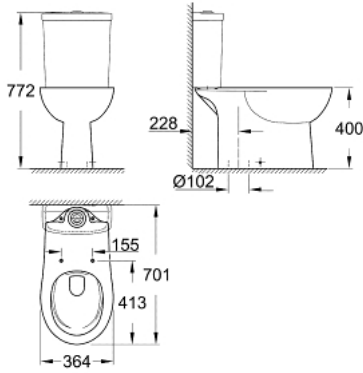

39 429 000 BAU CERAMIC FLOOR STANDING WC FOR CLOSE COUPLED COMBINATION

ÜRÜN AÇIKLAMASI

- Renk: alp beyazı
- wash down
- rimless
- vertical outlet, concealed
- class 1, full flush 6 l according to EN997
- flushes with 3 l for small flush
- including fixation set
- cistern to be ordered separately
- sanitary ware
- compatible with seat and cover 39 492 000 (standard), 39 493 000 (soft close) and 39 923 000 (slim seat soft close)

Pure Freude
an Wasser

39 429 000 BAU CERAMIC FLOOR STANDING WC FOR CLOSE COUPLED COMBINATION

YEDEK PARÇALAR, Haziran 2016 – now

1: montaj seti CN (Sipariş no. 49516000)