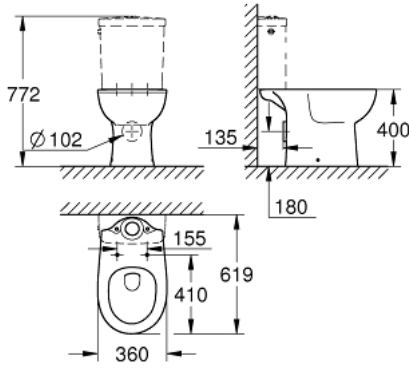

39 428 000 BAU CERAMIC FLOOR STANDING WC FOR CLOSE COUPLED COMBINATION

ÜRÜN AÇIKLAMASI

- Renk: alp beyazı
- wash down
- boxed rim
- horizontal outlet
- class 1, full flush 6 l according to EN997
- flushes with 3 l for small flush
- including fixation set
- cistern to be ordered separately
- sanitary ware
- compatible with seat and cover 39 492 000 (standard) or 39 493 000 (soft close)

Pure Freude
an Wasser

39 428 000 BAU CERAMIC FLOOR STANDING WC FOR CLOSE COUPLED COMBINATION

YEDEK PARÇALAR, Haziran 2016 – now

1: montaj seti CN (Sipariş no. 49516000)