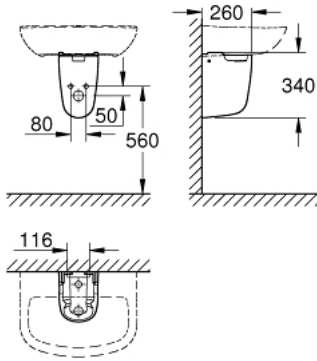

39 426 000 **BAU CERAMIC HALF PEDESTAL**

ÜRÜN AÇIKLAMASI

- Renk: alp beyazı
- including fixation set
- sanitary ware
- suitable for all Bau and BauEdge Ceramic wash basins except 39 424 000 and 39 806 000

Pure Freude
an Wasser

39 426 000 BAU CERAMIC HALF PEDESTAL

YEDEK PARÇALAR, Haziran 2016 – now

1: montaj seti (Sipariş no. 49025000)