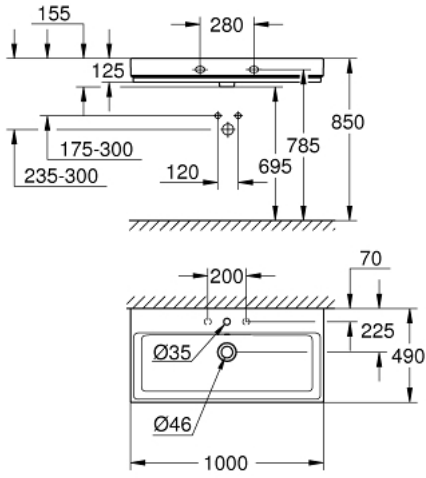

39 386 00H CUBE CERAMIC WASH BASIN 100

ÜRÜN AÇIKLAMASI

- Renk: alp beyazı
- wall hung
- 1 hole punched, 2 holes pre-punched
- with overflow
- 1000 x 490 mm
- sanitary ware
- GROHE HyperClean anti-bacterial glazing
- GROHE AquaCeramic antistick coating