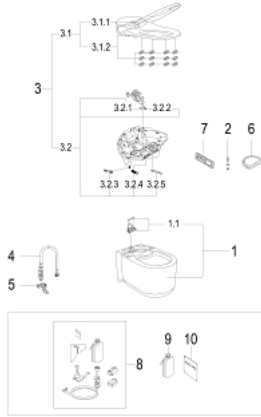

39 354 SH1 GROHE SENSIA ARENA AKILLI KLOZET SİSTEMİ

YEDEK PARÇALAR, Ağustos 2017 – now

1: Sensia Arena WC - seramik (Sipariş no. 14937000)

1.1: Fixing member rear (Sipariş no. 14969000)

2: vida1 (Sipariş no. 14972000)

3: E-bidet unit (Sipariş no. 14976000)

3.1: Kapak (Sipariş no. 14979000)

3.1.1: WC kapak (Sipariş no. 14925SH0)

3.1.2: WC oturak (Sipariş no. 14924SH0)

3.2: Base plate assembly (Sipariş no. 14978000)

3.2.1: akış bayan duşu (Sipariş no. 14929000)

3.2.2: akış standart duş (Sipariş no. 14928000)

3.2.3: filtre (Sipariş no. 14927000)

3.2.4: Sensia Arena filtre 1 (Sipariş no. 14933000)

3.2.5: su akış delikleri için koruma (Sipariş no. 14930000)

4: Connection hose assembly (Sipariş no. 14974000)

5: Hose clip (Sipariş no. 14971000)

6: sıçrayan suya karşı koruma (Sipariş no. 14936000)

7: Kumanda (Sipariş no. 14926001)

7: Kumanda (Sipariş no. 14926002)

8: Sensia Arena bakım seti (Sipariş no. 46978001)*

9: Sensia Arena aksesuar (Sipariş no. 46979000)*

10: Descaler for shower toilet (Sipariş no. 4697700M)*

*Özel aksesuarlar