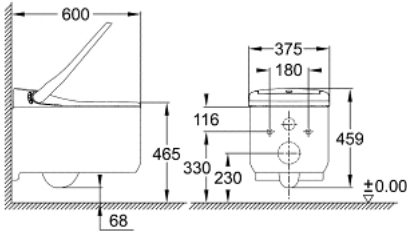

39 354 SH1 GROHE SENSIA ARENA AKILLI KLOZET SİSTEMİ

ÜRÜN AÇIKLAMASI (1/2)

- Renk: alp beyazı
- GROHE HygieneClean GROHE antibakteriyel sırlama ve Aquaceramics teknolojisi ile yapışmayan seramik kaplamalı ürün
- GROHE Power Flush: GROHE Triple Vortex etkisiz jet yıkama teknolojisi ile sınırsız temizlik
- GROHE SkinClean:
- 2 adet ayarlanabilir akış kolu (1 adet normal akış, 1 adet bayan akışı)
- bayanlara özel akış için ayrı su yolu
- salınımlı akış(ileri ve geri otomatik hareket eder)
- Masaj için titreşimli akış
- ayarlanabilir akış yoğunluğu
- duş çıkışındaki su deliklerine temiz su ile otomatik ön yıkama ve kullanım sonrası yıkama yapılır
- Entegre su ısıtıcısı sınırsız sıcak su sağlıyor
- Ayarlanabilir sıcaklık
- ayarlanabilir sıcaklık özelliği ile ılık hava kurutucu
- PlasmaCluster fonksiyonu - ion teknolojisi
- kireç çözme fonksiyonu
- Otomatik açılma/kapanma fonksiyonu olmayan Duroplast klozet kapağı
- Fotoselli kullanıcı algılama
- klozet içi ve dışı gece aydınlatması
- gizli su tedariki ve güç kaynağı bağlantıları
- IOS için uygulama
- Duvardan askılı manuel uzaktan kumanda
- kokuyu hapsedmek için aktif karbon filtre
- gömme rezervuar için su tedarik bağlantısı
- nominal voltaj 220-240 V AC
- ana frekans 50 - 60 Hz
- Koruma tipi IPX4