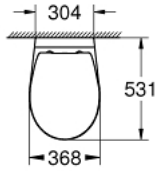

39 351 000 **BAU CERAMIC WALL HUNG WC SET**

ÜRÜN AÇIKLAMASI

- Renk: alp beyazı
- içerdđđi parçalar:
- Bau Ceramic wall hung WC (39 427 000)
- for concealed cistern
- horizontal outlet
- wash down
- rimless
- class 1, full flush 6 l according to EN997
- flushes with 3 l for small flush
- sanitary ware
- Bau Ceramic WC seat (39 493 000)
- soft close
- quick release function
- detachable
- material: Duroplast
- including fixation set