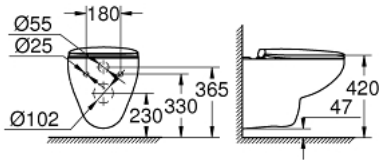

39 351 000 **BAU CERAMIC WALL HUNG WC SET**

ÜRÜN AÇIKLAMASI

- Renk: alp beyazı
- içerdđđi parçalar:
- Bau Ceramic wall hung WC (39 427 000)
- for concealed cistern
- horizontal outlet
- wash down
- rimless
- class 1, full flush 6 l according to EN997
- flushes with 3 l for small flush
- sanitary ware
- Bau Ceramic WC seat (39 493 000)
- soft close
- quick release function
- detachable
- material: Duroplast
- including fixation set