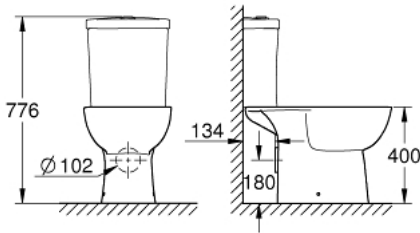

39 349 000 BAU CERAMIC FLOOR STANDING WC FOR CLOSE COUPLED COMBINATION

ÜRÜN AÇIKLAMASI

- Renk: alp beyazı
- wash down
- rimless
- horizontal outlet
- class 1, full flush 6 l according to EN997
- flushes with 3 l for small flush
- including fixation set
- cistern to be ordered separately
- sanitary ware
- compatible with seat and cover 39 492 000 (standard), 39 493 000 (soft close) and 39 923 000 (slim seat soft close)

39 349 000 **BAU CERAMIC FLOOR STANDING WC FOR CLOSE COUPLED COMBINATION**

YEDEK PARÇALAR, Mart 2017 – now

1: montaj seti CN (Sipariş no. 49516000)