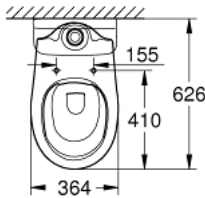

39 349 000 BAU CERAMIC FLOOR STANDING WC FOR CLOSE COUPLED COMBINATION

ÜRÜN AÇIKLAMASI

- Renk: alp beyazı
- wash down
- rimless
- horizontal outlet
- class 1, full flush 6 l according to EN997
- flushes with 3 l for small flush
- including fixation set
- cistern to be ordered separately
- sanitary ware
- compatible with seat and cover 39 492 000 (standard), 39 493 000 (soft close) and 39 923 000 (slim seat soft close)

39 349 000 **BAU CERAMIC FLOOR STANDING WC FOR CLOSE COUPLED COMBINATION**

YEDEK PARÇALAR, Mart 2017 – now

1: montaj seti CN (Sipariş no. 49516000)