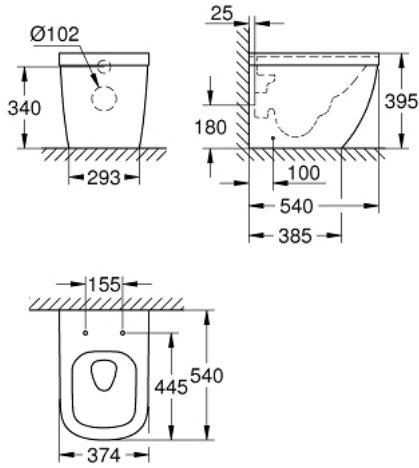

39 339 000 EURO CERAMIC FLOOR STANDING BACK TO WALL WC

ÜRÜN AÇIKLAMASI

- Renk: alp beyazı
- horizontal outlet
- back to wall
- GROHE Triple Vortex flushing technology
- wash down
- rimless
- class 1, full flush 6 l, 5 l according to EN997
- flushes with 3 l for small flush
- including fixation set
- sanitary ware
- fully skirted with invisible fixation
- compatible with seat and cover 39 330 002 (soft close) and 39 331 002 (without soft close)

Pure Freude
an Wasser

39 339 000 EURO CERAMIC FLOOR STANDING BACK TO WALL WC

YEDEK PARÇALAR, Haziran 2016 – now

1: montaj seti CN (Sipariş no. 49516000)