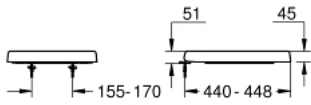

### ÜRÜN AÇIKLAMASI

- Renk: alp beyazı
- with lid
- quick release function
- detachable
- material: Duroplast
- including fixation set
- stainless steel hinges
- compatible with Euro Ceramic bowls 39 328 000, 39 206 000, 39 538 000, 39 338 000 and 39 339 000