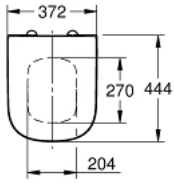

### ÜRÜN AÇIKLAMASI

- Renk: alp beyazı
- with lid
- quick release function
- detachable
- material: Duroplast
- including fixation set
- stainless steel hinges
- compatible with Euro Ceramic bowls 39 328 000, 39 206 000, 39 538 000, 39 338 000 and 39 339 000