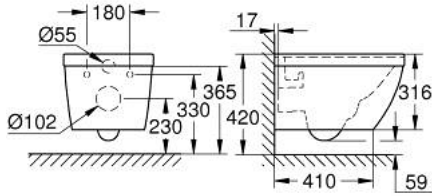

39 328 10H EURO CERAMIC WALL HUNG WC WITH HYPERCLEAN

ÜRÜN AÇIKLAMASI

- Renk: alp beyazı
- for concealed cistern
- horizontal outlet
- GROHE Triple Vortex flushing technology
- wash down
- rimless
- flush volume 3/5 l
- including fixation set
- sanitary ware
- fully skirted with invisible fixation
- GROHE HyperClean anti-bacterial glazing
- GROHE AquaCeramic antistick coating
- compatible with seat and cover 39 330 002 (soft close) and 39 331 002 (without soft close)