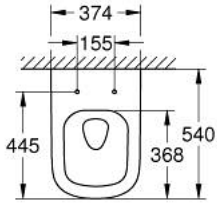

39 328 10H EURO CERAMIC WALL HUNG WC WITH HYPERCLEAN

ÜRÜN AÇIKLAMASI

- Renk: alp beyazı
- for concealed cistern
- horizontal outlet
- GROHE Triple Vortex flushing technology
- wash down
- rimless
- flush volume 3/5 l
- including fixation set
- sanitary ware
- fully skirted with invisible fixation
- GROHE HyperClean anti-bacterial glazing
- GROHE AquaCeramic antistick coating
- compatible with seat and cover 39 330 002 (soft close) and 39 331 002 (without soft close)