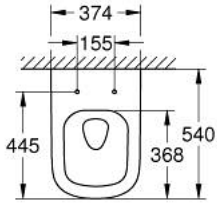

39 328 000 EURO CERAMIC WALL HUNG WC

ÜRÜN AÇIKLAMASI

- Renk: alp beyazı
- for concealed cistern
- horizontal outlet
- GROHE Triple Vortex flushing technology
- wash down
- rimless
- flush volume 3/5 l
- class 1, full flush 6 l, 5 l according to EN997
- flushes with 3 l for small flush
- including fixation set
- sanitary ware
- fully skirted with invisible fixation
- compatible with seat and cover 39 330 002 (soft close) and 39 331 002 (without soft close)

Pure Freude
an Wasser

39 328 000 EURO CERAMIC WALL HUNG WC

YEDEK PARÇALAR, Haziran 2016 – now

1: Sabitleme seti (Sipariş no. 49510000)