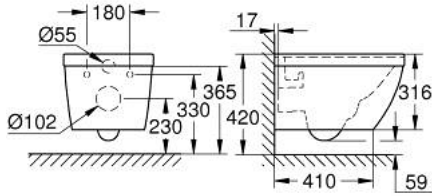

39 328 000 EURO CERAMIC WALL HUNG WC

ÜRÜN AÇIKLAMASI

- Renk: alp beyazı
- for concealed cistern
- horizontal outlet
- GROHE Triple Vortex flushing technology
- wash down
- rimless
- flush volume 3/5 l
- class 1, full flush 6 l, 5 l according to EN997
- flushes with 3 l for small flush
- including fixation set
- sanitary ware
- fully skirted with invisible fixation
- compatible with seat and cover 39 330 002 (soft close) and 39 331 002 (without soft close)

Pure Freude
an Wasser

39 328 000 EURO CERAMIC WALL HUNG WC

YEDEK PARÇALAR, Haziran 2016 – now

1: Sabitleme seti (Sipariş no. 49510000)