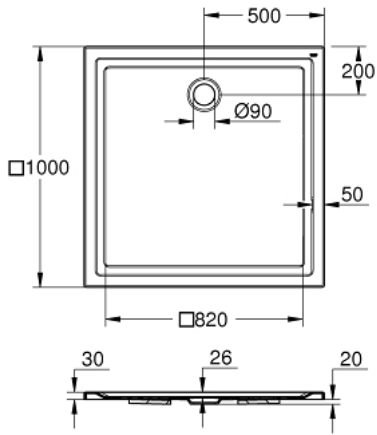

39 300 000 **ACRYLIC SHOWER TRAY 1000 X 1000**

ÜRÜN AÇIKLAMASI

- Renk: alp beyazı
- dimensions: 1000 x 1000 mm
- depth: 30 mm
- material: acrylic
- diameter of waste outlet: 90 mm
- recommended GROHE waste sets: 49 533 000 (vertical) and 49 534 000 (horizontal), sold separately