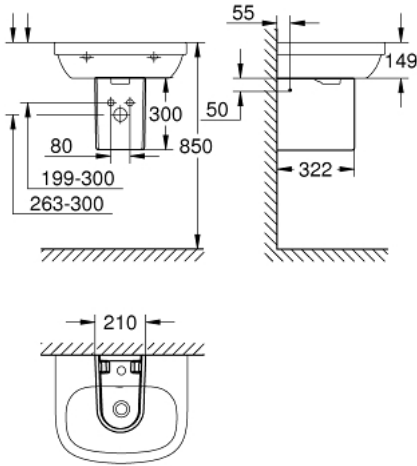

## 39 201 000 EURO CERAMIC SEMİ PEDESTAL FOR WASH BASİN

### ÜRÜN AÇIKLAMASI

- Renk: alp beyazı
- invisible fixation set
- sanitary ware
- suitable for all GROHE wash basins except 39 324 000 and 39 327 000

39 201 000 **EURO CERAMIC SEMİ PEDESTAL FOR WASH BASİN**

**YEDEK PARÇALAR**, Haziran 2015 – now

1: montaj seti (Sipariş no. 49025000)