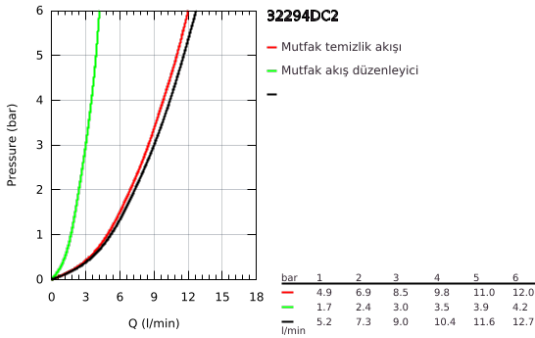

## 32 294 DC2 ZEDRA TEK KUMANDALI EVİYE BATARYASI