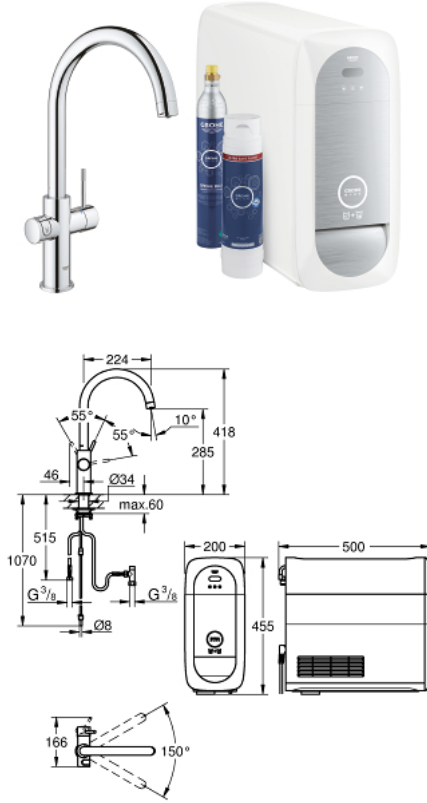

31 545 001 GROHE BLUE HOME C-ÇIKIŞ UÇLU BAŞLANGIÇ KİTİ

ÜRÜN AÇIKLAMASI (1/2)

- Renk: krom
- GROHE Blue Home filtre fonksiyonlu tek kumandalı eviye bataryası
- 3 farklı filtrelenmiş soğuk su alabilmek için buton
- filtrelenmiş, hafif sodalı, sodalı su
- GROHE LongLife kaplama
- GROHE SilkMove 28 mm seramik kartuş
- döner çıkış ucu, hareket eksenini 150°
- ayrı su çıkışı
- spiral bağlantı hortumları
- GROHE Blue Home soğutucu
- her saat başı 3 litre soğuk ve sodalı su temin eder
- 180 Watt soğutma ünitesi, 230 V, 50 Hz
- IP 21 tipi koruma
- CE onaylı
- mutfak dolabının altında havalandırma delikleri gerektirir
- GROHE Ondus uygulaması aracılığıyla yazılım kurulumu, filtre ve CO₂ kapasitesinin takibi
- compatible with GROHE Blue filter S-Size, M-Size, GROHE Blue activated carbon filter, GROHE Blue Ultrasafe filter and GROHE Blue Magnesium + Zinc filter
- GROHE Blue Ultrasafe filter 3000 l and filter head
- GROHE Blue 435 g CO₂ şişesi
- System requirements Apple iPhone with iOS 14.0 or higher System requirements Android smart phone with Android 10.0 or higher Mobile devices and GROHE Watersystems App*** are not included in delivery and have to be ordered separately via an authorised Apple store/store/iTunes or Google Play store.* The Bluetooth word mark and logos are registered trademarks owned by Bluetooth SIG, Inc. and any use of such marks by Grohe AG is under license. Other trademarks and trade names are those of their respective owners.** Apple, the Apple logo, iPod, iPod Touch, iPhone and iTunes are trademarks of Apple Inc., registered in the U.S. and other countries. Apple is not responsible for the function of this device or its compliance with safety and regulatory standards.*** Available for free via iTunes app or Google Play store.

Pure Freude
an Wasser

31 545 001 GROHE BLUE HOME C-ÇIKIŞ UÇLU BAŞLANGIÇ KİTİ

ÜRÜN AÇIKLAMASI (2/2)

- Connected product pursuant to regulation (EU) 2023/2854. Pre contractual information at <https://eu-data-act.grohe.com/>