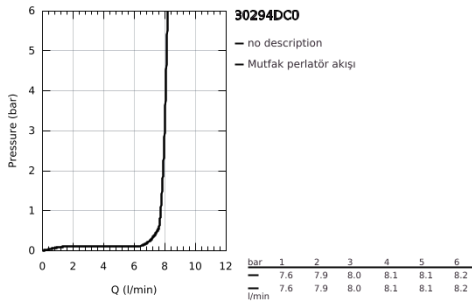

ÜRÜN AÇIKLAMASI

- Renk: paslanmaz çelik
- GROHE LongLife kaplama
- GROHE SilkMove 28 mm seramik kartuş
- entegre ısı limitleyici
- profesyonel sprey
- Esnek, hijyenik GrohFlexx santopren mutfak hortumu
- divertör: normal akış ve jet akış
- normal akışa otomatik geçiş
- metal sprey
- MagneticDocking spiral çıkış ucunun yerine kusursuz bir şekilde oturması için entegre mıknatıs
- döner çıkış ucu
- hareket eksenini 360°
- entegre çek valf
- spiral bağlantı hortumları
- •