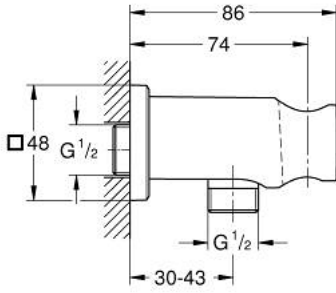

26 659 MS0 RAINSHOWER SHOWER OUTLET ELBOW 1/2" WITH HOLDER

ÜRÜN AÇIKLAMASI

- Renk: satin steel
- kare rozet
- 48 x 48 mm
- male connection thread 1/2"
- metal gövde
- entegre çek valf
- GROHE LongLife kaplama

Pure Freude
an Wasser

26 659 MS0 RAINSHOWER SHOWER OUTLET ELBOW 1/2" WITH HOLDER

YEDEK PARÇALAR, Ekim 2022 – now

1: Çek-valf (Sipariş no. 08565000)