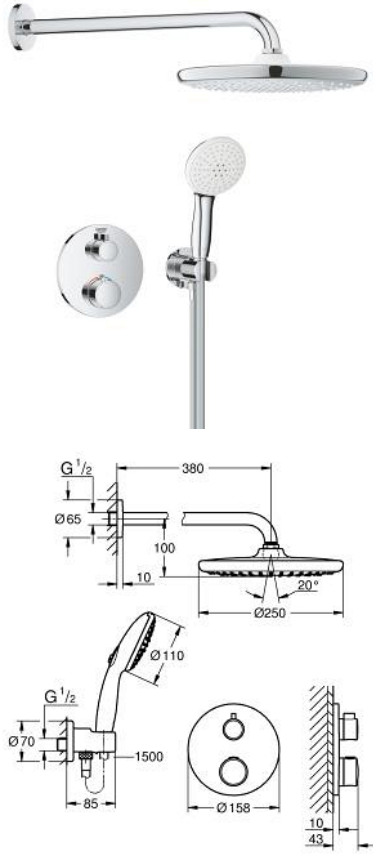

10 399 600 00 GROHTHERM CONCEALED SHOWER SYSTEM WITH TEMPESTA 250

ÜRÜN AÇIKLAMASI

- Renk: krom
- içerdiği parçalar:
- concealed thermostatic shower mixer for 2 outlets with integrated shut off/diverter valve (24 076)
- Tempesta 250 head shower set (26 668) including horizontal shower arm 380 mm
- Tempesta 110 hand shower 2 sprays (26 161)
- duş çıkış dirseği 1/2" ve duş kolu ile (28 679)
- Rotaflex duş hortumu 1500 mm 1/2" x 1/2" (28 409)
- perfect fit with GROHE Rapido shower frame mono (103 993 9990) or GROHE Rapido Shower Frame Mono Heat Recovery (105 788 9990) and GROHE Rapido Shower Frame Mono Heat Recovery Plus (105 789 9990)
- requires GROHE Rapido SmartBox universal rough-in box, 1/2" (35 604), if not combined with GROHE Rapido shower frame, please order separately
- Profesyonel Edisyon